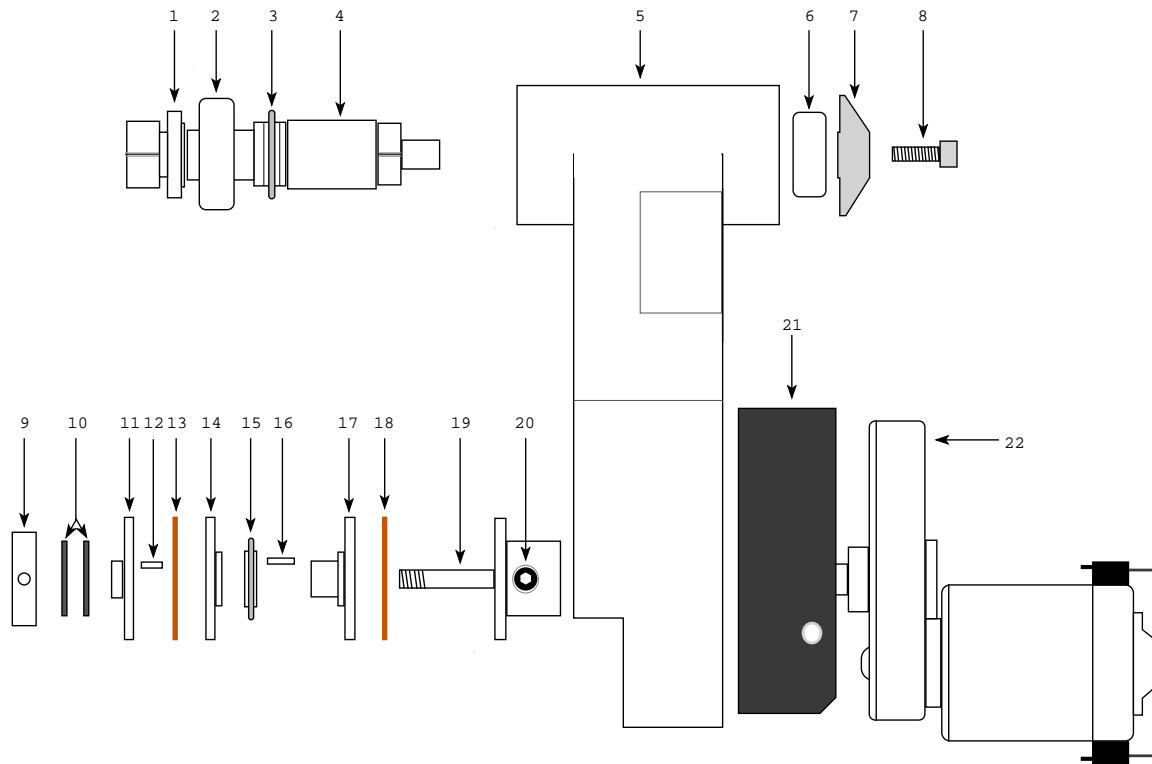

<b>Item #</b>	<b>Part#</b>	<b>Description</b>
1	8907127	Main Shaft
2	BR8ZZLG	Ball Bearing (light grease)
3	8907126	Sprocket
4	8907129	Spacer
5	8907121	Main Housing
6	BR6ZZLG	Ball Bearing (light grease)
7	8907125	End Cap
8	SHCS10x.375	10-32x.375 Socket Cap Screw
9	8907146	Loading Nut
10	BSW	Belleville Spring Washer
11	8907145	Pressure Plate
12	8907149	Key, Pressure Plate
13	8907144	Clutch Disc
14	8907143	Carrier Pressure Plate
15	8907147	Sprocket
16	8907148	Key, Sprocket
17	8907142	Sprocket Carrier
18	8907144	Clutch Disc
19	8907141	Main Shaft
20	SHCS10x.375	10-32x.375 Socket Cap Screw
21	8812	Motor Cover Base
22	3913	Drive Motor (24vdc)

Item #	Part#	Description	Item #	Part#	Description
1	8907104-1	Flat Lens Holder Assy.	15	8907119	Focus Washer (rear)
2	DP.25x1.25	Flat Index Pin	16	8907116	Focus Nut
3	DP.375x1.5	Focus Shaft Pin	17	8907108	Focus Washer (front)
4	8907114	Leadscrew Washer	18	SWFL	Spring Washer
5	SHCS1/4x.625	1/4-20x.625" Cap Screw	19	8907117-1	Focus Bracket
6	890711	Action Plate	20	DP.0625x.25	Pin
7	DP.375x1.5	Focus Shaft Pin	21	SHCS8-32x.75	8-32x.750" Cap Screw
8	DP.25x.875	Scope Index Pin	22	8907138	End Cap
9	8907104-2	Scope Lens Holder Assy.	23	SHCS8-32x.375	8-32x.375" Cap Screw
10	SHCS1/4x.625	1/4-20x.625" Cap Screw	24	SHCS10.32x.75	10-32x.750" Cap Screw
11	8907114	Leadscrew Washer	25	BHCS6X.25	6-32x.312 Button Head Screw
12	8907112-1	Focus Shaft	26	8907110	Antirotational Plate
13	8907113-1	Flat Lens Holder Only	27	8907109	Pressure Pad
	8907113-2	Scope Lens Holder Only	28	SG026D01M	Pressure Spring
14	DP.0625x.25	Pin			

<b>Item #</b>	<b>Part#</b>	<b>Description</b>
1	DP.187x.5	Index Pin
2		Coaxial Stop Assembly
3	WA10	#10 Flat Washer
	WAL10	#10 Split Lock Washer
4	SHCS10x.750	10-32x.750 Socket Cap Screw
5	8907131	Drive Chain
6	8907124	Scope Lens Stop
7	HN10-32	10-32 Hex Nut
8	8907123	Flat Lens Stop
9	HN.375-32	3/8-32 Hex Nut