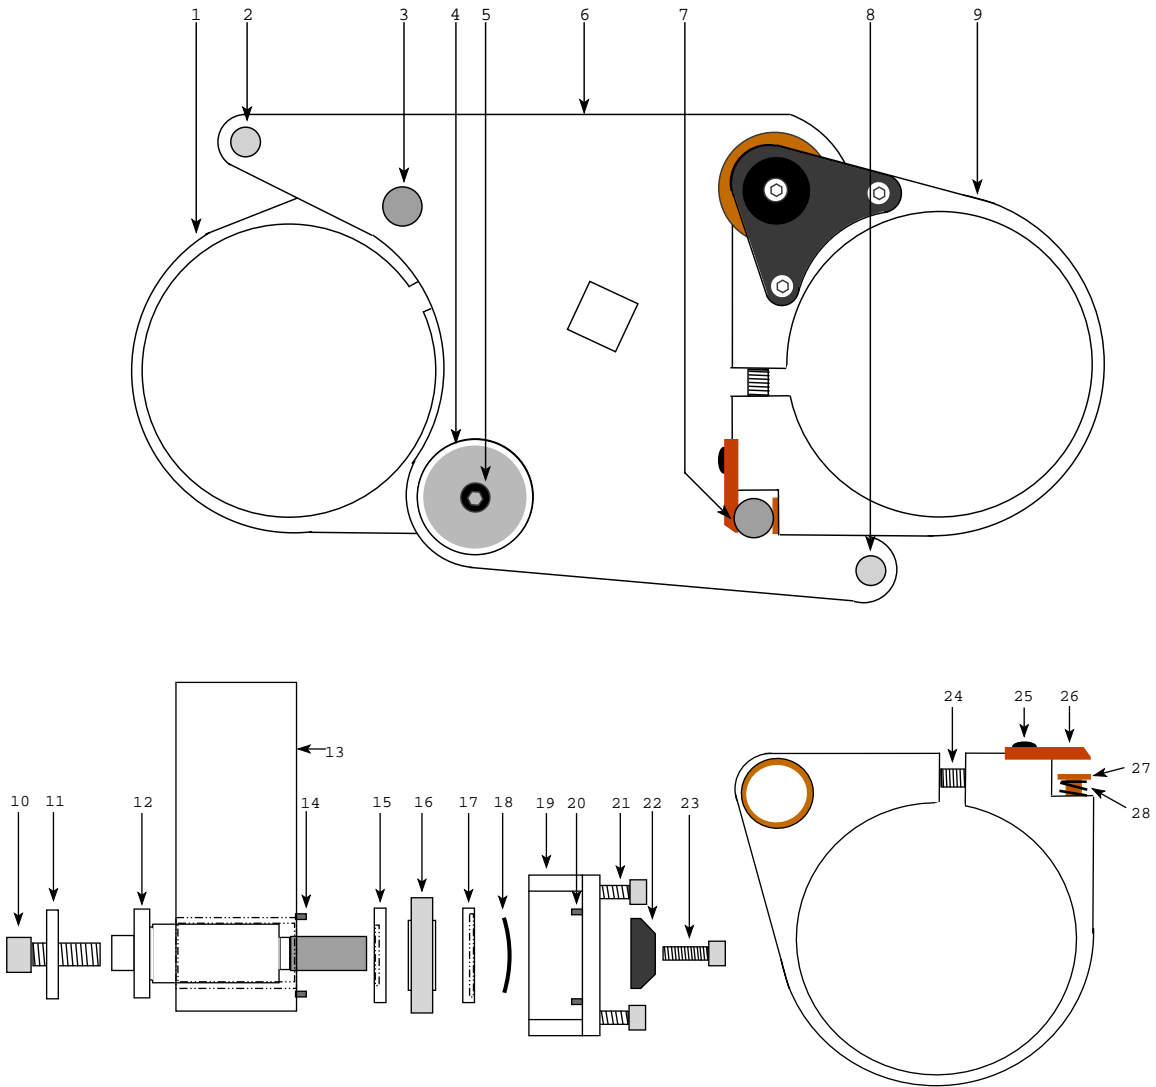

<b>Item #</b>	<b>Part#</b>	<b>Description</b>
1	8907127	Main Shaft
2	BR8ZZLG	Ball Bearing (light grease)
3	8907126	Sprocket
4	8907129	Spacer
5	8907121	Main Housing
6	BR6ZZLG	Ball Bearing (light grease)
7	8907125	End Cap
8	SHCS10x.375	10-32x.375 Socket Cap Screw
9	8907146	Loading Nut
10	BSW	Belleville Spring Washer
11	8907145	Pressure Plate
12	8907149	Key, Pressure Plate
13	8907144	Clutch Disc
14	8907143	Carrier Pressure Plate
15	8907147	Sprocket
16	8907148	Key, Sprocket
17	8907142	Sprocket Carrier
18	8907144	Clutch Disc
19	8907141	Main Shaft
20	SHCS10x.375	10-32x.375 Socket Cap Screw
21	8812	Motor Cover Base
22	3913	Drive Motor (24vdc)

Item #	Part#	Description	Item #	Part#	Description
1	8907104-1	Flat Lens Holder Assy.	15	8907119	Focus Washer (rear)
2	DP.25x1.25	Flat Index Pin	16	8907116	Focus Nut
3	DP.375x1.5	Focus Shaft Pin	17	8907108	Focus Washer (front)
4	8907114	Leadscrew Washer	18	SWFL	Spring Washer
5	SHCS1/4x.625	1/4-20x.625" Cap Screw	19	8907117-1	Focus Bracket
6	890711	Action Plate	20	DP.0625x.25	Pin
7	DP.375x1.5	Focus Shaft Pin	21	SHCS8-32x.75	8-32x.750" Cap Screw
8	DP.25x.875	Scope Index Pin	22	8907138	End Cap
9	8907104-2	Scope Lens Holder Assy.	23	SHCS8-32x.375	8-32x.375" Cap Screw
10	SHCS1/4x.625	1/4-20x.625" Cap Screw	24	SHCS10.32x.75	10-32x.750" Cap Screw
11	8907114	Leadscrew Washer	25	BHCS6X.25	6-32x.312 Button Head Screw
12	8907112-1	Focus Shaft	26	8907110	Antirotational Plate
13	8907113-1	Flat Lens Holder Only	27	8907109	Pressure Pad
	8907113-2	Scope Lens Holder Only	28	SG026D01M	Pressure Spring
14	DP.0625x.25	Pin			

<b>Item #</b>	<b>Part#</b>	<b>Description</b>
1	DP.187x.5	Index Pin
2		Coaxial Stop Assembly
3	WA10	#10 Flat Washer
	WAL10	#10 Split Lock Washer
4	SHCS10x.750	10-32x.750 Socket Cap Screw
5	8907131	Drive Chain
6	8907124	Scope Lens Stop
7	HN10-32	10-32 Hex Nut
8	8907123	Flat Lens Stop
9	HN.375-32	3/8-32 Hex Nut