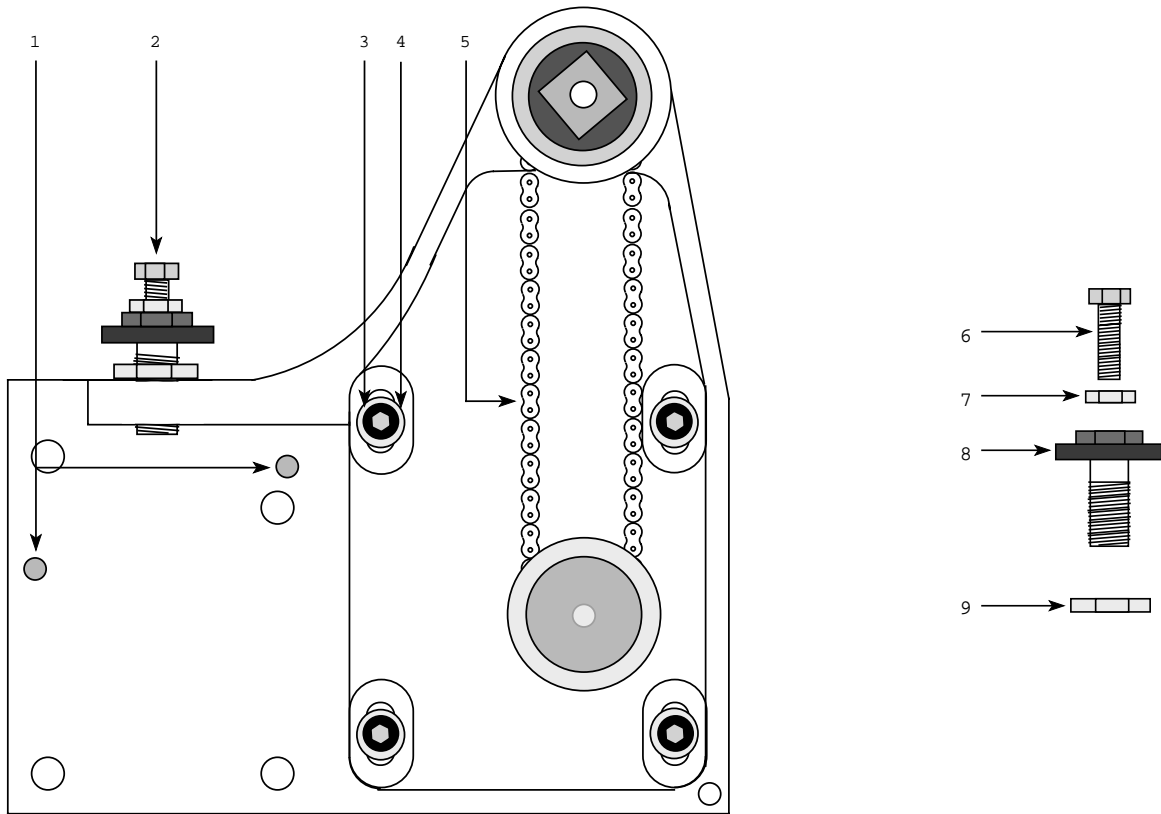

<b>Item #</b>	<b>Part#</b>	<b>Description</b>
1	8907127	Main Shaft
2	BR8ZZLG	Ball Bearing (light grease)
3	8907126	Sprocket
4	8907129	Spacer
5	8907121	Main Housing
6	BR6ZZLG	Ball Bearing (light grease)
7	8907125	End Cap
8	SHCS10x.375	10-32x.375 Socket Cap Screw
9	8907146	Loading Nut
10	BSW	Belleville Spring Washer
11	8907145	Pressure Plate
12	8907149	Key, Pressure Plate
13	8907144	Clutch Disc
14	8907143	Carrier Pressure Plate
15	8907147	Sprocket
16	8907148	Key, Sprocket
17	8907142	Sprocket Carrier
18	8907144	Clutch Disc
19	8907141	Main Shaft
20	SHCS10x.375	10-32x.375 Socket Cap Screw
21	8812	Motor Cover Base
22	3913	Drive Motor (24vdc)

Item #	Part#	Description	Item #	Part#	Description
1	8907104-1	Flat Lens Holder Assy.	15	8907119	Focus Washer (rear)
2	DP.25x1.25	Flat Index Pin	16	8907116	Focus Nut
3	DP.375x1.5	Focus Shaft Pin	17	8907108	Focus Washer (front)
4	8907114	Leadscrew Washer	18	SWFL	Spring Washer
5	SHCS1/4x.625	1/4-20x.625" Cap Screw	19	8907117-1	Focus Bracket
6	890711	Action Plate	20	DP.0625x.25	Pin
7	DP.375x1.5	Focus Shaft Pin	21	SHCS8-32x.75	8-32x.750" Cap Screw
8	DP.25x.875	Scope Index Pin	22	8907138	End Cap
9	8907104-2	Scope Lens Holder Assy.	23	SHCS8-32x.375	8-32x.375" Cap Screw
10	SHCS1/4x.625	1/4-20x.625" Cap Screw	24	SHCS10.32x.75	10-32x.750" Cap Screw
11	8907114	Leadscrew Washer	25	BHCS6X.25	6-32x.312 Button Head Screw
12	8907112-1	Focus Shaft	26	8907110	Antirotational Plate
13	8907113-1	Flat Lens Holder Only	27	8907109	Pressure Pad
	8907113-2	Scope Lens Holder Only	28	SG026D01M	Pressure Spring
14	DP.0625x.25	Pin			

<b>Item #</b>	<b>Part#</b>	<b>Description</b>
1	DP.187x.5	Index Pin
2		Coaxial Stop Assembly
3	WA10	#10 Flat Washer
	WAL10	#10 Split Lock Washer
4	SHCS10x.750	10-32x.750 Socket Cap Screw
5	8907131	Drive Chain
6	8907124	Scope Lens Stop
7	HN10-32	10-32 Hex Nut
8	8907123	Flat Lens Stop
9	HN.375-32	3/8-32 Hex Nut