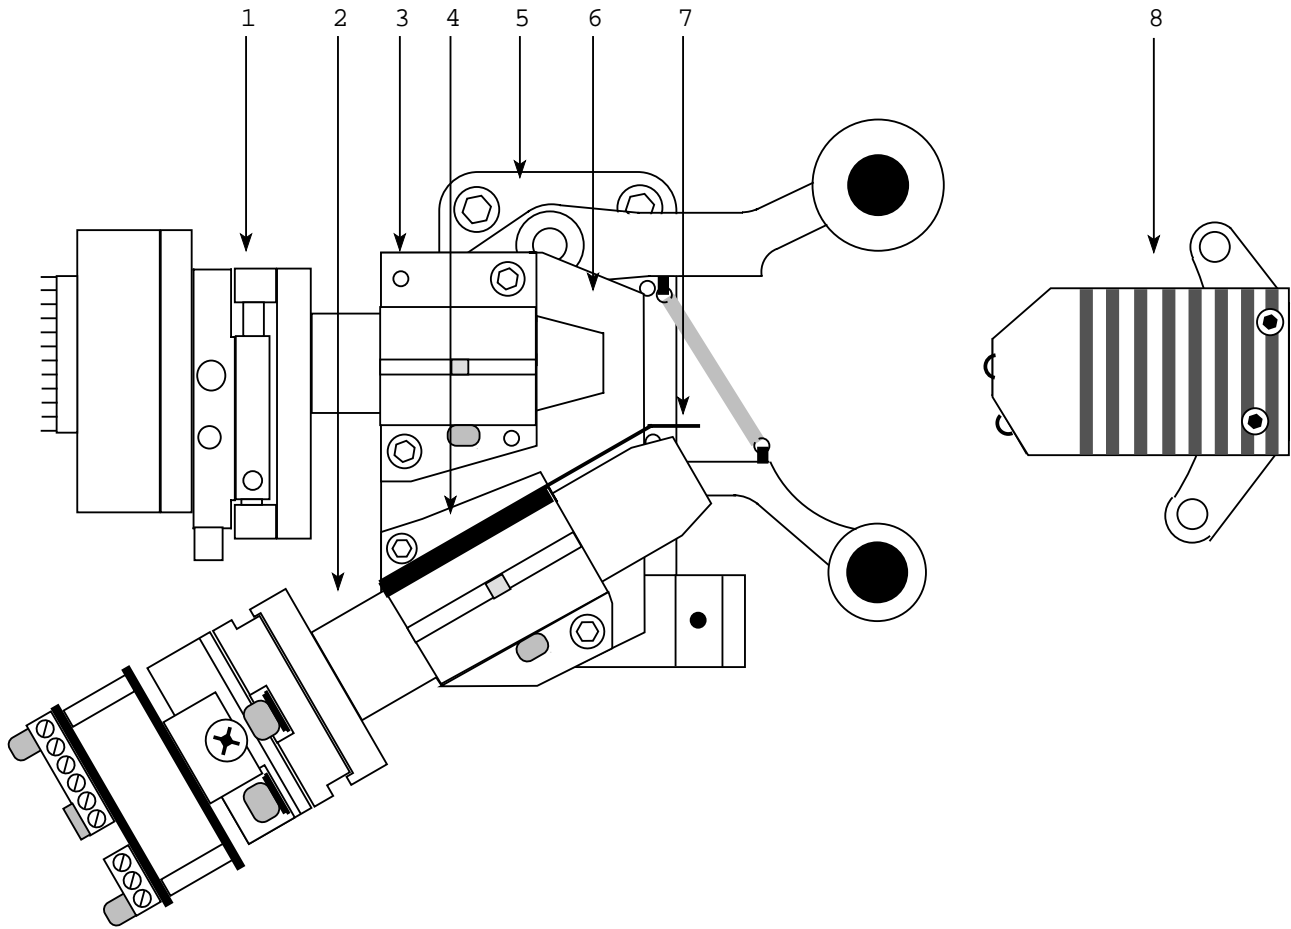

**ATD-1274 Dolby® Digital/Analog Basement Reader for Century Soundhead**

Diagram #	Part#	Description
1	ATD-1300	Digital Reader Assembly
4	9502113	Analog Reader Clamp Block
5	9502082	Dancer Arm and Base Assembly
6	9502111	Reader Mounting Plate
7	ATD-LS	Light Shield
8	ATD-1174	Dual LED Assembly

**ATD-1274 Dolby® Digital/Analog Basement Reader for Century Soundhead**

**AT-1174 Dual LED Assembly for Century**

Diagram #	Part#	Description
1	AX-1446	Arm
2	AX-1174-1	Base
3	SHC4X750	Arm Mounting Screw
4	AX-1174-2	Post
5	AT-IRLED	LED
6	SPF2X250	Clamp Screw
7	9502125	LED Clamp

**ATD-1274 Dolby® Digital/Analog Basement Reader for Century Soundhead**

**9502082 Century Dancer Arm and Base Assembly**

Diagram #	Part#	Description
1	8913105	Dash Pot Mounting Bracket
2	DP125375	Arm Stop Pin
3	9502110	Reader Mounting Plate Base
4	DP125375	Arm Stop Pin
5	8913092	Main Base Plate
6	BR188A4	Dancer Arm Bearing
7	8913098	Dancer Arm Post
8	8913093	Upper Dancer Arm
9	SG1274	Damper Spring
10	BR188A4	Dancer Arm Bearing
11	8913098	Dancer Arm Post
12	8913094	Lower Dancer Arm
13	8913112	Damper Spring Adjusting Stud
14	SR250	Snap Ring 1/4"
15	SW250	Spring Washer
16	BR188A7	Guide Guide Roller Bearing
17	8913103	Lateral Guide Roller
18	8913099	Lateral Guide Roller Shaft
19	8913104	Damper Roller
20	8913100	Damper Roller Shaft