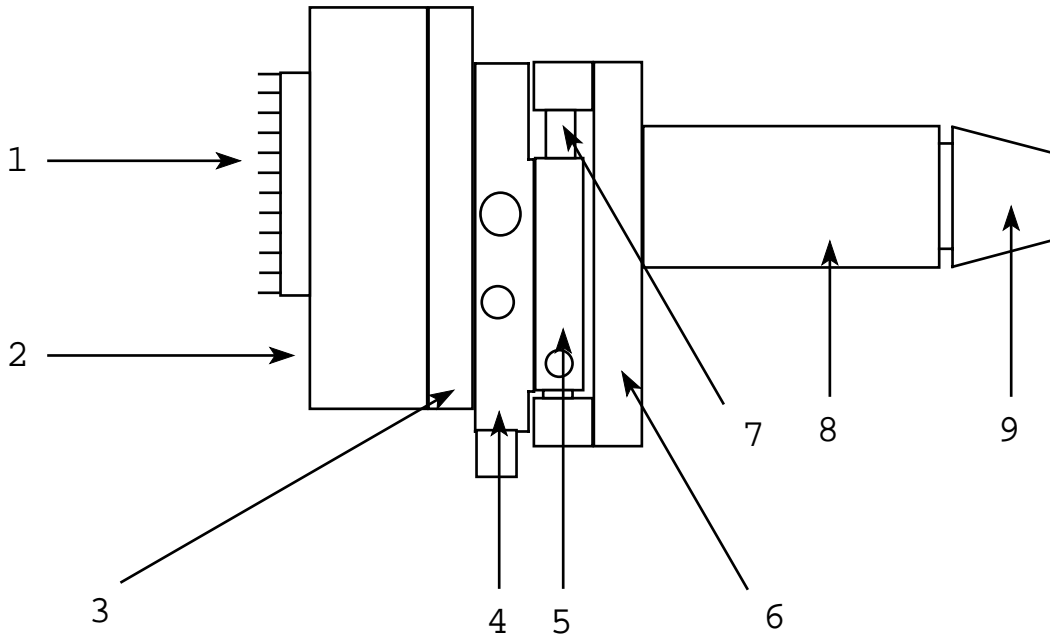

Diagram #	Part#	Description
1	8913105	Dash Pot Mounting Bracket
2	DP125375	Arm Stop Pin
3	9502110	Reader Mounting Plate Base
4	DP125375	Arm Stop Pin
5	8913092	Main Base Plate
6	BR188A4	Dancer Arm Bearing
7	8913098	Dancer Arm Post
8	8913093	Upper Dancer Arm
9	SG1274	Damper Spring
10	BR188A4	Dancer Arm Bearing
11	8913098	Dancer Arm Post
12	8913094	Lower Dancer Arm
13	8913112	Damper Spring Adjusting Stud
14	SR250	Snap Ring 1/4"
15	SW250	Spring Washer
16	BR188A7	Guide Guide Roller Bearing
17	8913103	Lateral Guide Roller
18	8913099	Lateral Guide Roller Shaft
19	8913104	Damper Roller
20	8913100	Damper Roller Shaft

Diagram #	Part#	Description
1	CAT-654	CCD Reader Board
2	9502115	CCD Reader Board Cover
3	9502114	CCD Reader Base Plate
4	AX-1266	Vertical Plate
5	AX-1262	Horizontal Plate
6	AX-1259-1	Base Plate
7	AX-1263-1	Horizontal Plate Runner Shaft
8	AX-1258-4	Lens Tube
9	ATD-L185	Lens and Carrier