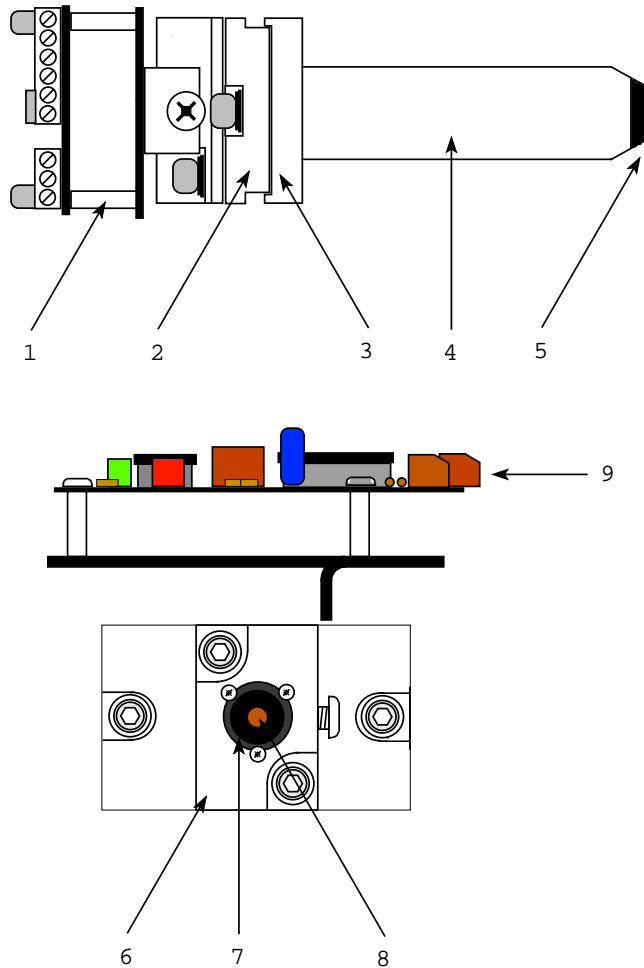

**ATD-1274 Dolby® Digital/Analog Basement Reader for Century Soundhead**

**9502082 Century Dancer Arm and Base Assembly**

Diagram #	Part#	Description
1	8913105	Dash Pot Mounting Bracket
2	DP125375	Arm Stop Pin
3	9502110	Reader Mounting Plate Base
4	DP125375	Arm Stop Pin
5	8913092	Main Base Plate
6	BR188A4	Dancer Arm Bearing
7	8913098	Dancer Arm Post
8	8913093	Upper Dancer Arm
9	SG1274	Damper Spring
10	BR188A4	Dancer Arm Bearing
11	8913098	Dancer Arm Post
12	8913094	Lower Dancer Arm
13	8913112	Damper Spring Adjusting Stud
14	SR250	Snap Ring 1/4"
15	SW250	Spring Washer
16	BR188A7	Guide Guide Roller Bearing
17	8913103	Lateral Guide Roller
18	8913099	Lateral Guide Roller Shaft
19	8913104	Damper Roller
20	8913100	Damper Roller Shaft

Diagram #	Part#	Description
1	CAT-654	CCD Reader Board
2	9502115	CCD Reader Board Cover
3	9502114	CCD Reader Base Plate
4	AX-1266	Vertical Plate
5	AX-1262	Horizontal Plate
6	AX-1259-1	Base Plate
7	AX-1263-1	Horizontal Plate Runner Shaft
8	AX-1258-4	Lens Tube
9	ATD-L185	Lens and Carrier

**ATD-1274 Dolby® Digital/Analog Basement Reader for Century Soundhead**

**AT-1250 Analog Lens and Solar Cell Assembly**

Diagram #	Part#	Description
1	9565	Pre-Amp Board Mounting Plate
2	AT-1246	Horizontal Slide
3	AT-1239-1	Main Base Plate
4	AT-1255	Lens Tube
5	AT-L1765	Lens
6	AT-1247	Vertical Slide
7	AT-1268	Solar Cell Retainer
8	AT-655-WM	Solar Cell W/Mask
9	PC-7929	Solar Cell Pre-Amp