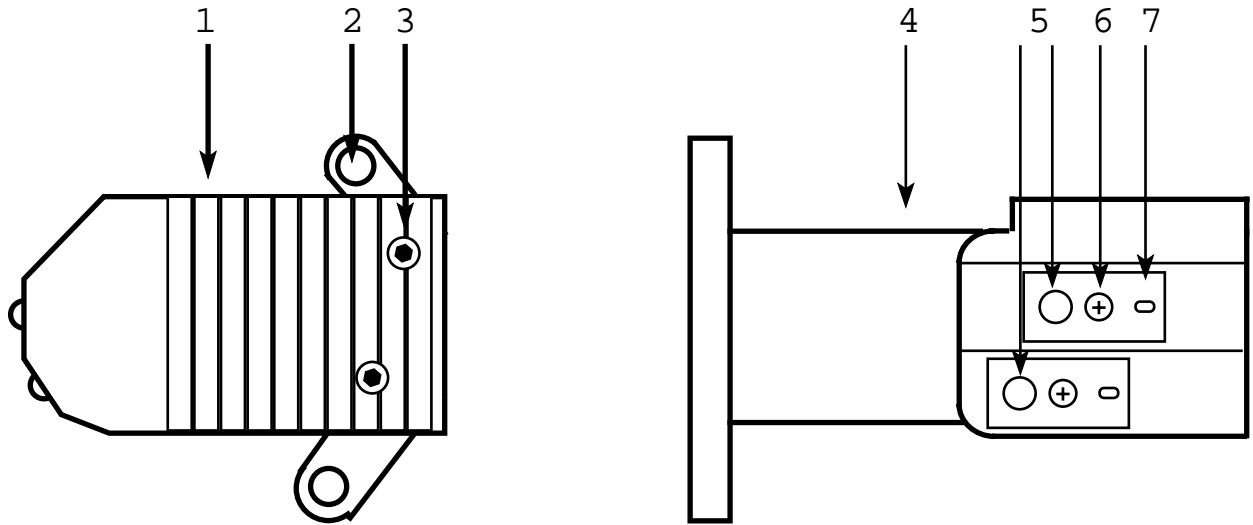

**ATD-1274 Dolby® Digital/Analog Basement Reader for Century Soundhead**

**AT-1174 Dual LED Assembly for Century**

Diagram #	Part#	Description
1	AX-1446	Arm
2	AX-1174-1	Base
3	SHC4X750	Arm Mounting Screw
4	AX-1174-2	Post
5	AT-IRLED	LED
6	SPF2X250	Clamp Screw
7	9502125	LED Clamp

**ATD-1274 Dolby® Digital/Analog Basement Reader for Century Soundhead**

**9502082 Century Dancer Arm and Base Assembly**

Diagram #	Part#	Description
1	8913105	Dash Pot Mounting Bracket
2	DP125375	Arm Stop Pin
3	9502110	Reader Mounting Plate Base
4	DP125375	Arm Stop Pin
5	8913092	Main Base Plate
6	BR188A4	Dancer Arm Bearing
7	8913098	Dancer Arm Post
8	8913093	Upper Dancer Arm
9	SG1274	Damper Spring
10	BR188A4	Dancer Arm Bearing
11	8913098	Dancer Arm Post
12	8913094	Lower Dancer Arm
13	8913112	Damper Spring Adjusting Stud
14	SR250	Snap Ring 1/4"
15	SW250	Spring Washer
16	BR188A7	Guide Guide Roller Bearing
17	8913103	Lateral Guide Roller
18	8913099	Lateral Guide Roller Shaft
19	8913104	Damper Roller
20	8913100	Damper Roller Shaft