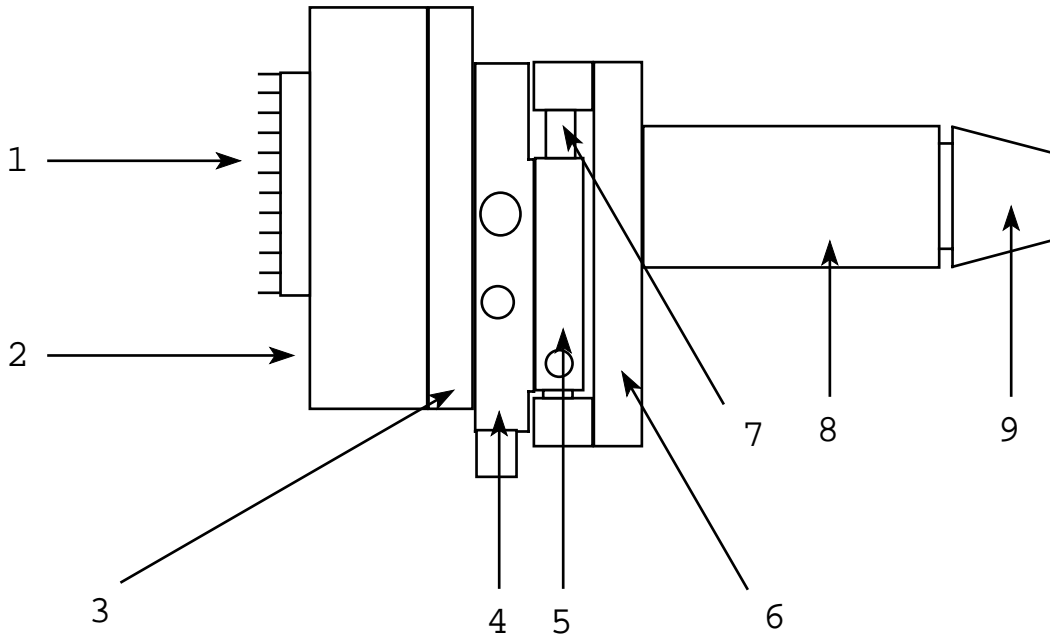

**ATD-1274 Dolby® Digital/Analog Basement Reader for Century Soundhead**

**9502082 Century Dancer Arm and Base Assembly**

Diagram #	Part#	Description
1	8913105	Dash Pot Mounting Bracket
2	DP125375	Arm Stop Pin
3	9502110	Reader Mounting Plate Base
4	DP125375	Arm Stop Pin
5	8913092	Main Base Plate
6	BR188A4	Dancer Arm Bearing
7	8913098	Dancer Arm Post
8	8913093	Upper Dancer Arm
9	SG1274	Damper Spring
10	BR188A4	Dancer Arm Bearing
11	8913098	Dancer Arm Post
12	8913094	Lower Dancer Arm
13	8913112	Damper Spring Adjusting Stud
14	SR250	Snap Ring 1/4"
15	SW250	Spring Washer
16	BR188A7	Guide Guide Roller Bearing
17	8913103	Lateral Guide Roller
18	8913099	Lateral Guide Roller Shaft
19	8913104	Damper Roller
20	8913100	Damper Roller Shaft

Diagram #	Part#	Description
1	CAT-654	CCD Reader Board
2	9502115	CCD Reader Board Cover
3	9502114	CCD Reader Base Plate
4	AX-1266	Vertical Plate
5	AX-1262	Horizontal Plate
6	AX-1259-1	Base Plate
7	AX-1263-1	Horizontal Plate Runner Shaft
8	AX-1258-4	Lens Tube
9	ATD-L185	Lens and Carrier