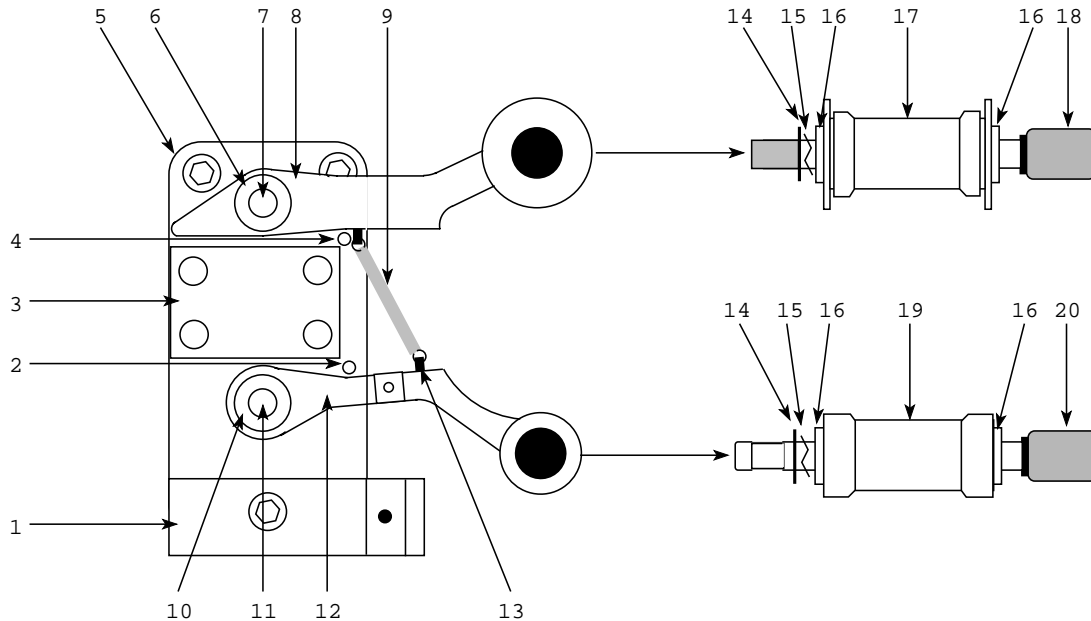

**ATD-1274 Dolby® Digital/Analog Basement Reader for Century Soundhead**

**AT-1174 Dual LED Assembly for Century**

Diagram #	Part#	Description
1	AX-1446	Arm
2	AX-1174-1	Base
3	SHC4X750	Arm Mounting Screw
4	AX-1174-2	Post
5	AT-IRLED	LED
6	SPF2X250	Clamp Screw
7	9502125	LED Clamp

**ATD-1274 Dolby® Digital/Analog Basement Reader for Century Soundhead**

**9502082 Century Dancer Arm and Base Assembly**

Diagram #	Part#	Description
1	8913105	Dash Pot Mounting Bracket
2	DP125375	Arm Stop Pin
3	9502110	Reader Mounting Plate Base
4	DP125375	Arm Stop Pin
5	8913092	Main Base Plate
6	BR188A4	Dancer Arm Bearing
7	8913098	Dancer Arm Post
8	8913093	Upper Dancer Arm
9	SG1274	Damper Spring
10	BR188A4	Dancer Arm Bearing
11	8913098	Dancer Arm Post
12	8913094	Lower Dancer Arm
13	8913112	Damper Spring Adjusting Stud
14	SR250	Snap Ring 1/4"
15	SW250	Spring Washer
16	BR188A7	Guide Guide Roller Bearing
17	8913103	Lateral Guide Roller
18	8913099	Lateral Guide Roller Shaft
19	8913104	Damper Roller
20	8913100	Damper Roller Shaft

Diagram #	Part#	Description
1	CAT-654	CCD Reader Board
2	9502115	CCD Reader Board Cover
3	9502114	CCD Reader Base Plate
4	AX-1266	Vertical Plate
5	AX-1262	Horizontal Plate
6	AX-1259-1	Base Plate
7	AX-1263-1	Horizontal Plate Runner Shaft
8	AX-1258-4	Lens Tube
9	ATD-L185	Lens and Carrier