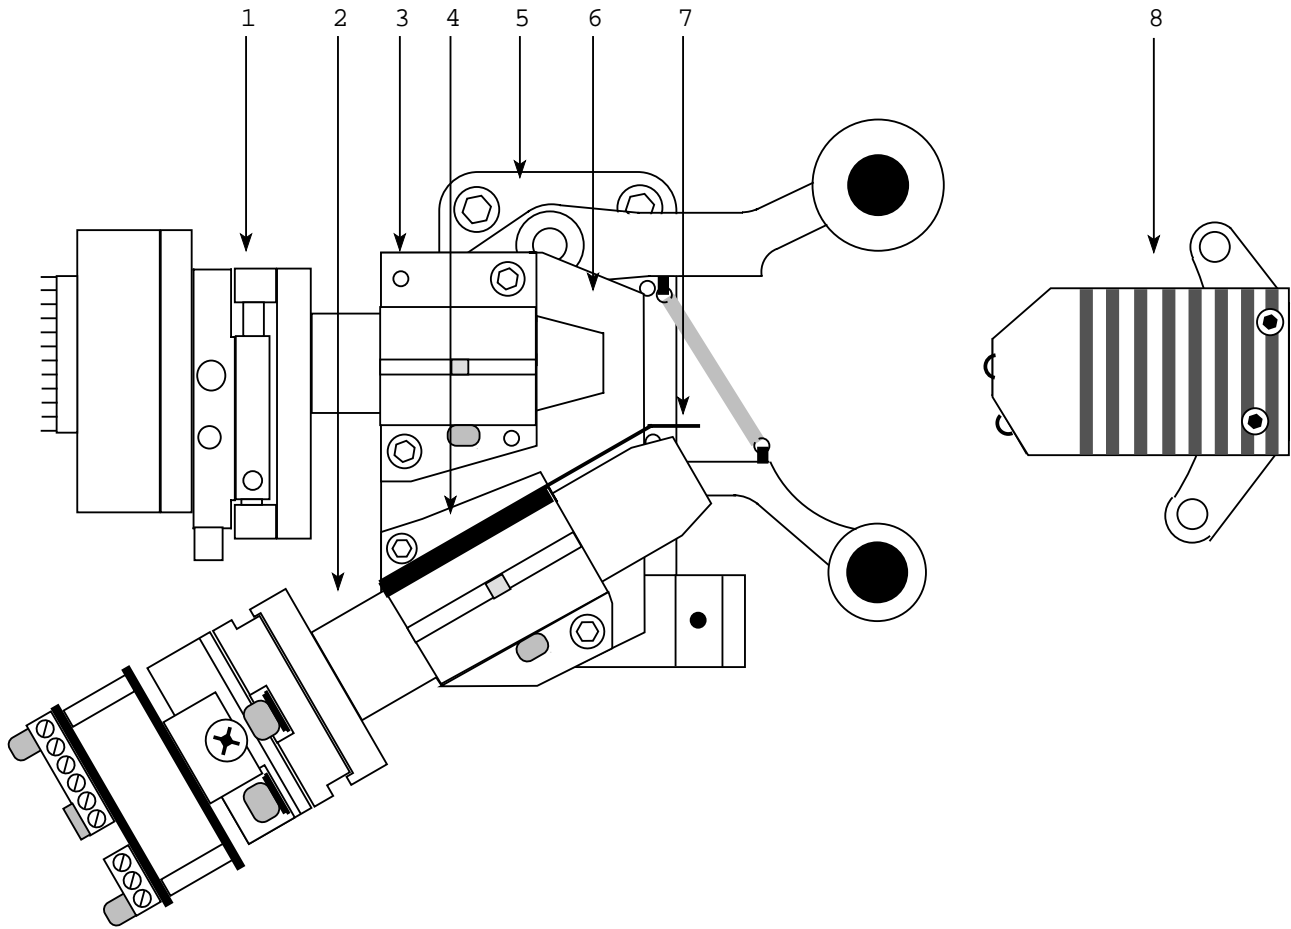

ATD-1274 Dolby® Digital/Analog Basement Reader for Century Soundhead

Diagram #	Part#	Description
1	ATD-1300	Digital Reader Assembly
4	9502113	Analog Reader Clamp Block
5	9502082	Dancer Arm and Base Assembly
6	9502111	Reader Mounting Plate
7	ATD-LS	Light Shield
8	ATD-1174	Dual LED Assembly

ATD-1274 Dolby® Digital/Analog Basement Reader for Century Soundhead

AT-1174 Dual LED Assembly for Century

Diagram #	Part#	Description
1	AX-1446	Arm
2	AX-1174-1	Base
3	SHC4X750	Arm Mounting Screw
4	AX-1174-2	Post
5	AT-IRLED	LED
6	SPF2X250	Clamp Screw
7	9502125	LED Clamp

Diagram #	Part#	Description
1	8913105	Dash Pot Mounting Bracket
2	DP125375	Arm Stop Pin
3	9502110	Reader Mounting Plate Base
4	DP125375	Arm Stop Pin
5	8913092	Main Base Plate
6	BR188A4	Dancer Arm Bearing
7	8913098	Dancer Arm Post
8	8913093	Upper Dancer Arm
9	SG1274	Damper Spring
10	BR188A4	Dancer Arm Bearing
11	8913098	Dancer Arm Post
12	8913094	Lower Dancer Arm
13	8913112	Damper Spring Adjusting Stud
14	SR250	Snap Ring 1/4"
15	SW250	Spring Washer
16	BR188A7	Guide Guide Roller Bearing
17	8913103	Lateral Guide Roller
18	8913099	Lateral Guide Roller Shaft
19	8913104	Damper Roller
20	8913100	Damper Roller Shaft