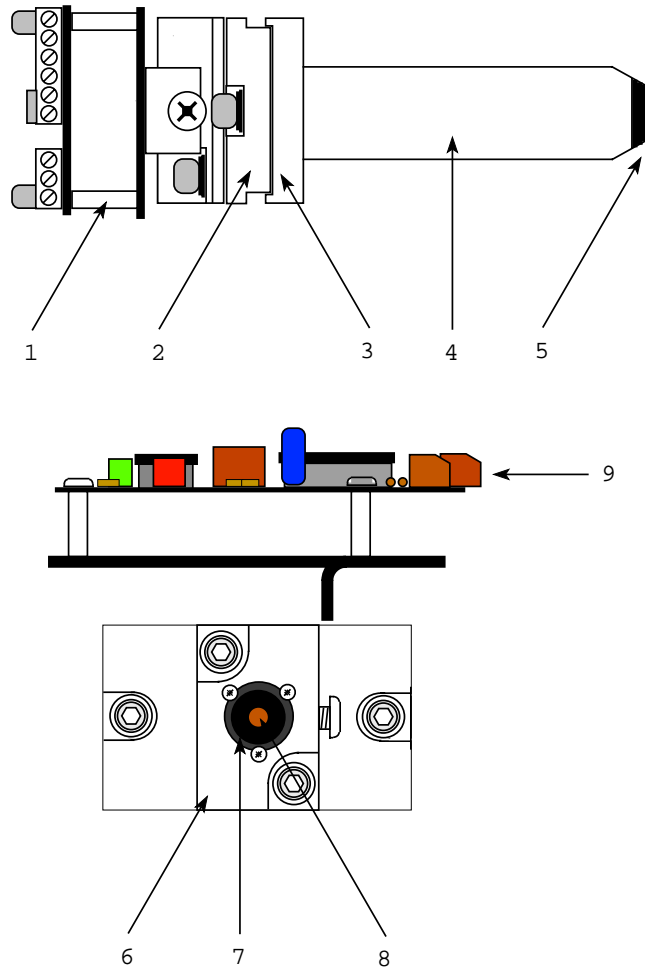

Diagram #	Part#	Description
1	8913105	Dash Pot Mounting Bracket
2	DP125375	Arm Stop Pin
3	9502110	Reader Mounting Plate Base
4	DP125375	Arm Stop Pin
5	8913092	Main Base Plate
6	BR188A4	Dancer Arm Bearing
7	8913098	Dancer Arm Post
8	8913093	Upper Dancer Arm
9	SG1274	Damper Spring
10	BR188A4	Dancer Arm Bearing
11	8913098	Dancer Arm Post
12	8913094	Lower Dancer Arm
13	8913112	Damper Spring Adjusting Stud
14	SR250	Snap Ring 1/4"
15	SW250	Spring Washer
16	BR188A7	Guide Guide Roller Bearing
17	8913103	Lateral Guide Roller
18	8913099	Lateral Guide Roller Shaft
19	8913104	Damper Roller
20	8913100	Damper Roller Shaft

Diagram #	Part#	Description
1	CAT-654	CCD Reader Board
2	9502115	CCD Reader Board Cover
3	9502114	CCD Reader Base Plate
4	AX-1266	Vertical Plate
5	AX-1262	Horizontal Plate
6	AX-1259-1	Base Plate
7	AX-1263-1	Horizontal Plate Runner Shaft
8	AX-1258-4	Lens Tube
9	ATD-L185	Lens and Carrier

ATD-1274 Dolby® Digital/Analog Basement Reader for Century Soundhead

AT-1250 Analog Lens and Solar Cell Assembly

Diagram #	Part#	Description
1	9565	Pre-Amp Board Mounting Plate
2	AT-1246	Horizontal Slide
3	AT-1239-1	Main Base Plate
4	AT-1255	Lens Tube
5	AT-L1765	Lens
6	AT-1247	Vertical Slide
7	AT-1268	Solar Cell Retainer
8	AT-655-WM	Solar Cell W/Mask
9	PC-7929	Solar Cell Pre-Amp