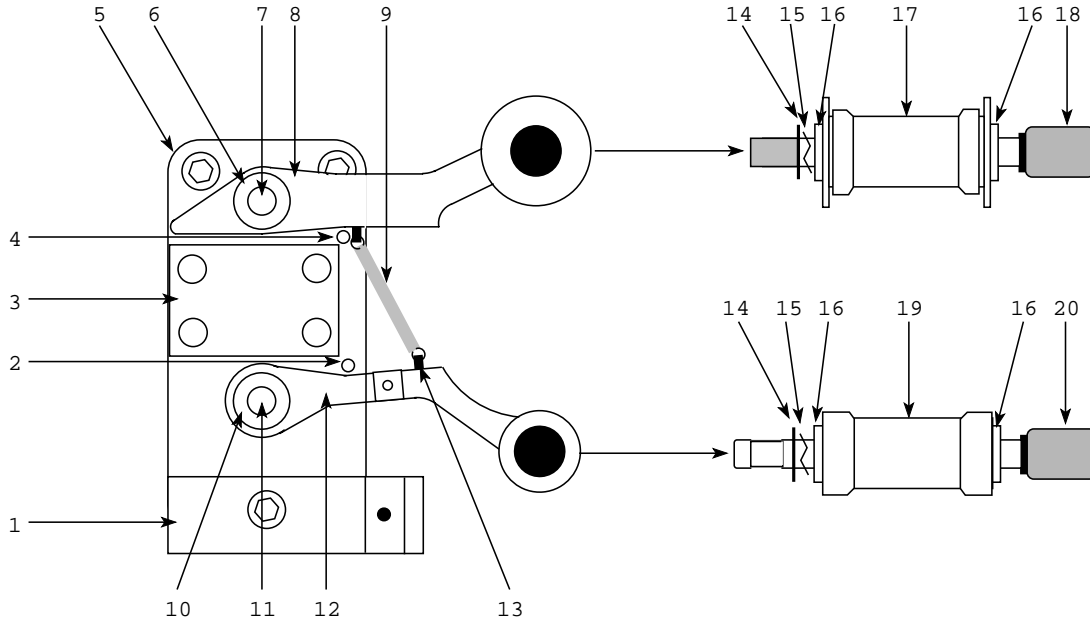

ATD-1274 Dolby® Digital/Analog Basement Reader for Century Soundhead

AT-1174 Dual LED Assembly for Century

Diagram #	Part#	Description
1	AX-1446	Arm
2	AX-1174-1	Base
3	SHC4X750	Arm Mounting Screw
4	AX-1174-2	Post
5	AT-IRLED	LED
6	SPF2X250	Clamp Screw
7	9502125	LED Clamp

Diagram #	Part#	Description
1	8913105	Dash Pot Mounting Bracket
2	DP125375	Arm Stop Pin
3	9502110	Reader Mounting Plate Base
4	DP125375	Arm Stop Pin
5	8913092	Main Base Plate
6	BR188A4	Dancer Arm Bearing
7	8913098	Dancer Arm Post
8	8913093	Upper Dancer Arm
9	SG1274	Damper Spring
10	BR188A4	Dancer Arm Bearing
11	8913098	Dancer Arm Post
12	8913094	Lower Dancer Arm
13	8913112	Damper Spring Adjusting Stud
14	SR250	Snap Ring 1/4"
15	SW250	Spring Washer
16	BR188A7	Guide Guide Roller Bearing
17	8913103	Lateral Guide Roller
18	8913099	Lateral Guide Roller Shaft
19	8913104	Damper Roller
20	8913100	Damper Roller Shaft