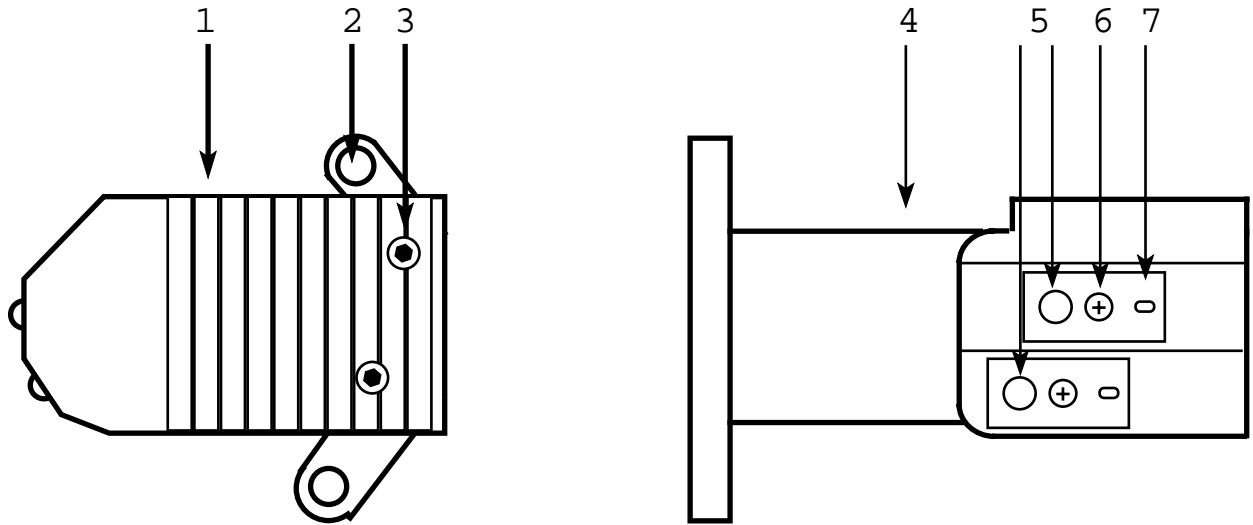

ATD-1274 Dolby® Digital/Analog Basement Reader for Century Soundhead

AT-1174 Dual LED Assembly for Century

Diagram #	Part#	Description
1	AX-1446	Arm
2	AX-1174-1	Base
3	SHC4X750	Arm Mounting Screw
4	AX-1174-2	Post
5	AT-IRLED	LED
6	SPF2X250	Clamp Screw
7	9502125	LED Clamp

Diagram #	Part#	Description
1	8913105	Dash Pot Mounting Bracket
2	DP125375	Arm Stop Pin
3	9502110	Reader Mounting Plate Base
4	DP125375	Arm Stop Pin
5	8913092	Main Base Plate
6	BR188A4	Dancer Arm Bearing
7	8913098	Dancer Arm Post
8	8913093	Upper Dancer Arm
9	SG1274	Damper Spring
10	BR188A4	Dancer Arm Bearing
11	8913098	Dancer Arm Post
12	8913094	Lower Dancer Arm
13	8913112	Damper Spring Adjusting Stud
14	SR250	Snap Ring 1/4"
15	SW250	Spring Washer
16	BR188A7	Guide Guide Roller Bearing
17	8913103	Lateral Guide Roller
18	8913099	Lateral Guide Roller Shaft
19	8913104	Damper Roller
20	8913100	Damper Roller Shaft