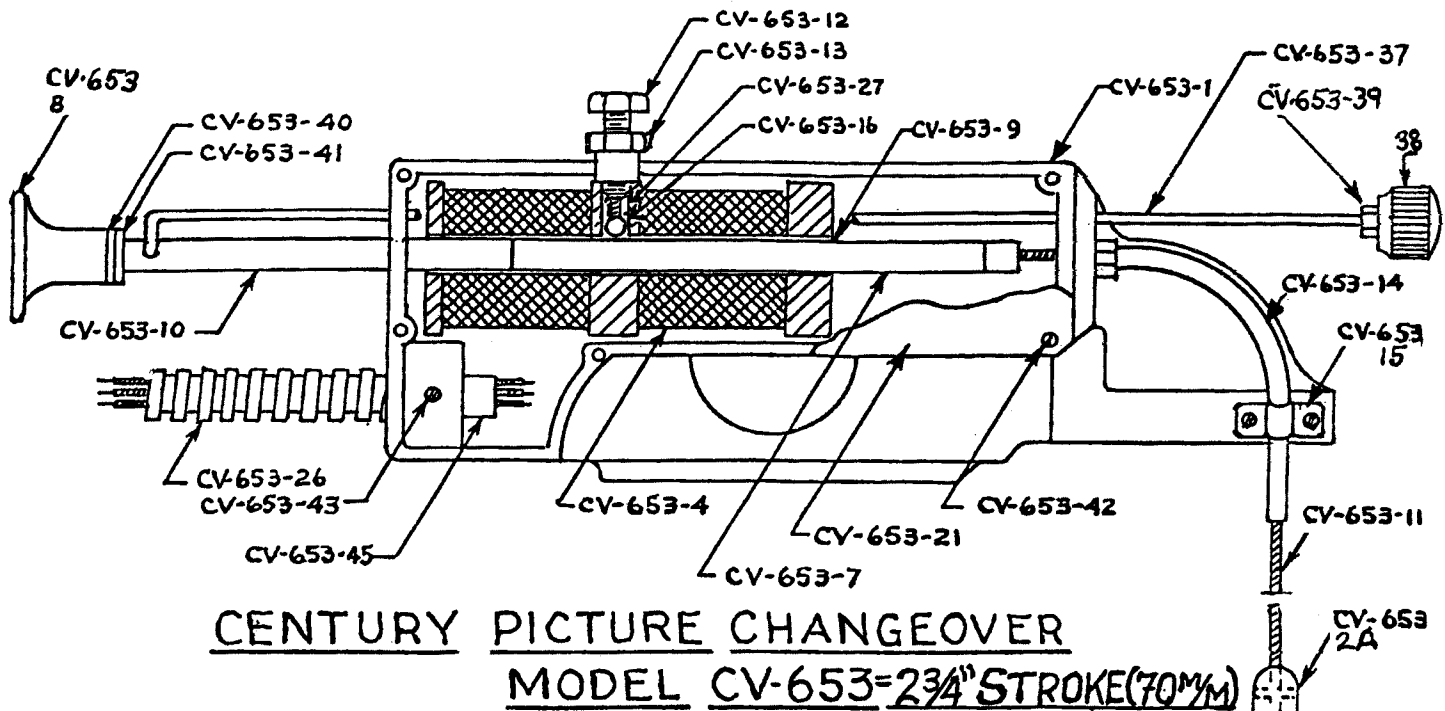

If you are not a qualified technician, please make no adjustments to anything you may read about in these Adobe manual downloads.

www.film-tech.com

PART NO.	DESCRIPTION	PRICE
CV653 - 1	Main Casting	\$56.09
CV653 - 2	Shutter	7.71
CV653 - 2A	Shutter Set Screws	.97
CV653 - 4	A. C. Coil	55.25
CV653 - 5	D. C. Coil	60.10
CV653 - 6	Three Wires in Flexible Armor	13.46
CV653 - 7	Armature Assembly Complete with Flexible Shaft & Knob	25.96
CV653 - 8	Armature Knob	2.89
CV653 - 9	Steel Armature Section	7.71
CV653 - 10	Brass Armature Section	9.57
CV653 - 11	Flexible Shaft and Connector	9.57
CV653 - 12	Adjustment Screw	1.91
CV653 - 13	Adjustment Screw Locknut	1.91
CV653 - 14	Flexible Shaft Tube	7.71
CV653 - 15	Flexible Shaft Tube Clamp	.97
CV653 - 16	Ball Bearing	.97
CV653 - 21	Name Plate	7.71
CV653 - 26	Flexible Armor only	2.89
CV653 - 27	Tension Spring	.97
CV653 - 37	Hand Rod	6.42
CV653 - 38	Hand Rod Knob	2.89
CV653 - 39	Hand Rod Knob Locknut	.52
CV653 - 40	Washer	.52
CV653 - 41	Lockwasher	.52
CV653 - 42	Drive Screws 7 pcs.	1.07
CV653 - 43	Armor Set Screw	.79
CV653 - 44	Coil Mounting Screw and Washers	1.33
CV653 - 45	Insulator Bushing	.52