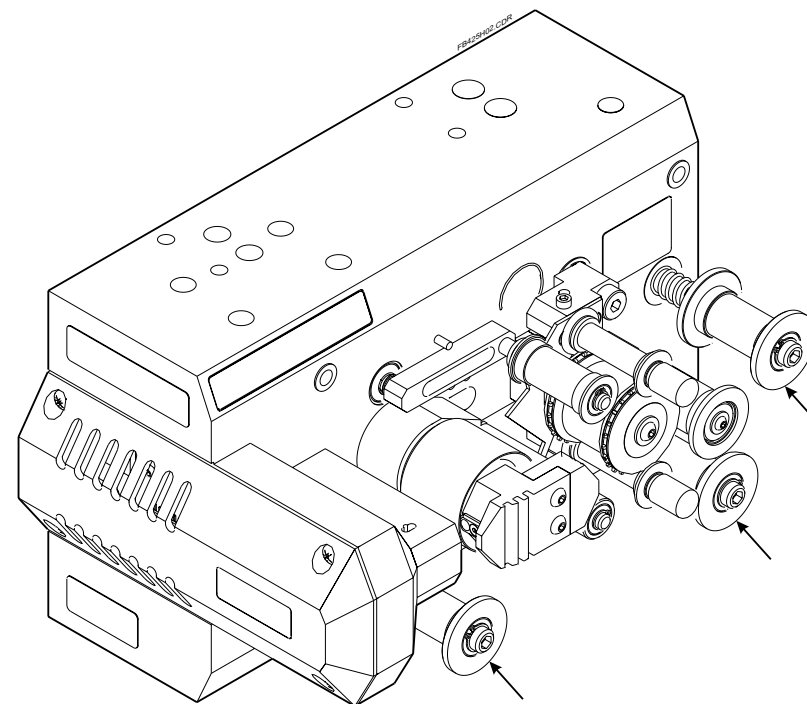

If you are not a qualified technician, please make no adjustments to anything you may read about in these Adobe manual downloads.

www.film-tech.com

**CAT. NO. 700/701 REAR VIEW
 (POWER SUPPLY ASSEMBLY NOT SHOWN)**

CAT. NO. 701 TRANSROLLER PARTS		
	STANDARD 35 MM	OPTIONAL 35/70 MM BYPASS (DPN 83239)
DESCRIPTION	DOLBY PART NUMBER (DPN)	
TRANSROLLER	67196	67097
SHAFT	67197	67177
RETAINING CLIP (2)	65153	65153