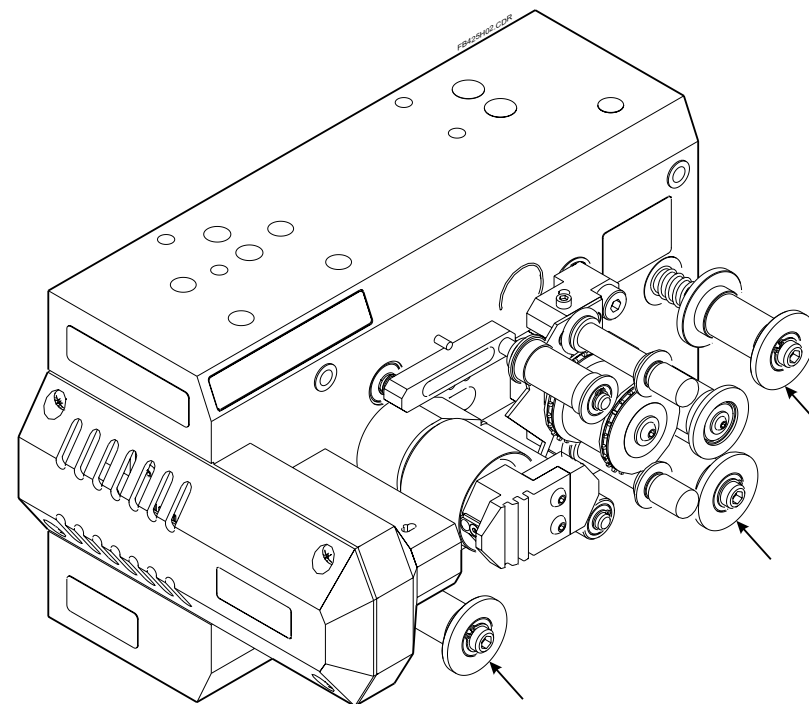

If you are not a qualified technician, please make no adjustments to anything you may read about in these Adobe manual downloads.

www.film-tech.com

**CAT. NO. 700/701 REAR VIEW
(POWER SUPPLY ASSEMBLY NOT SHOWN)**

CAT. NO. 701 TRANSROLLER PARTS		
	STANDARD 35 MM	OPTIONAL 35/70 MM BYPASS (DPN 83239)
DESCRIPTION	DOLBY PART NUMBER (DPN)	
TRANSROLLER	67196	67097
SHAFT	67197	67177
RETAINING CLIP (2)	65153	65153