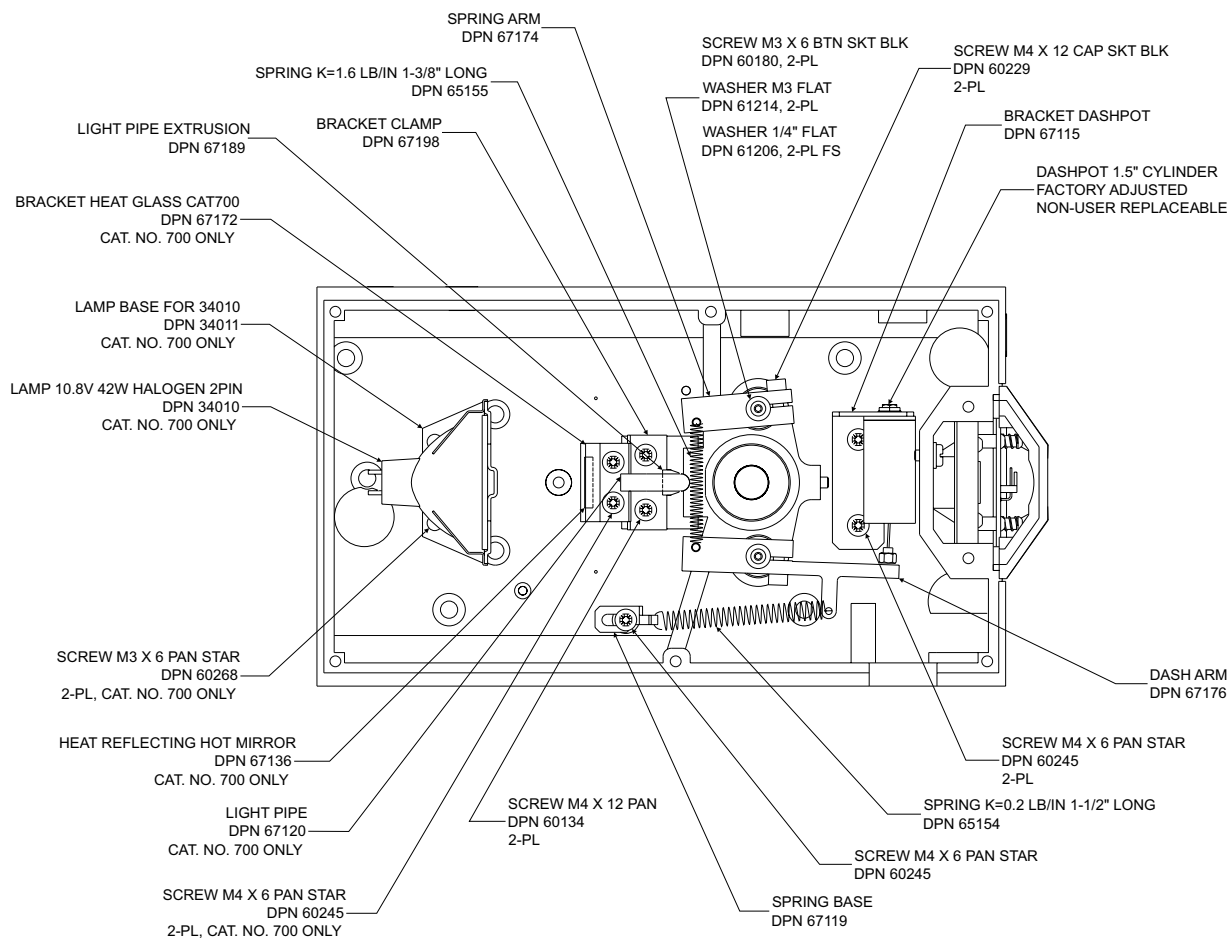

If you are not a qualified technician, please make no adjustments to anything you may read about in these Adobe manual downloads.

www.film-tech.com

**CAT. NO. 700/701 REAR VIEW
(POWER SUPPLY ASSEMBLY NOT SHOWN)**

CAT. NO. 701 TRANSROLLER PARTS		
	STANDARD 35 MM	OPTIONAL 35/70 MM BYPASS (DPN 83239)
DESCRIPTION	DOLBY PART NUMBER (DPN)	
TRANSROLLER	67196	67097
SHAFT	67197	67177
RETAINING CLIP (2)	65153	65153