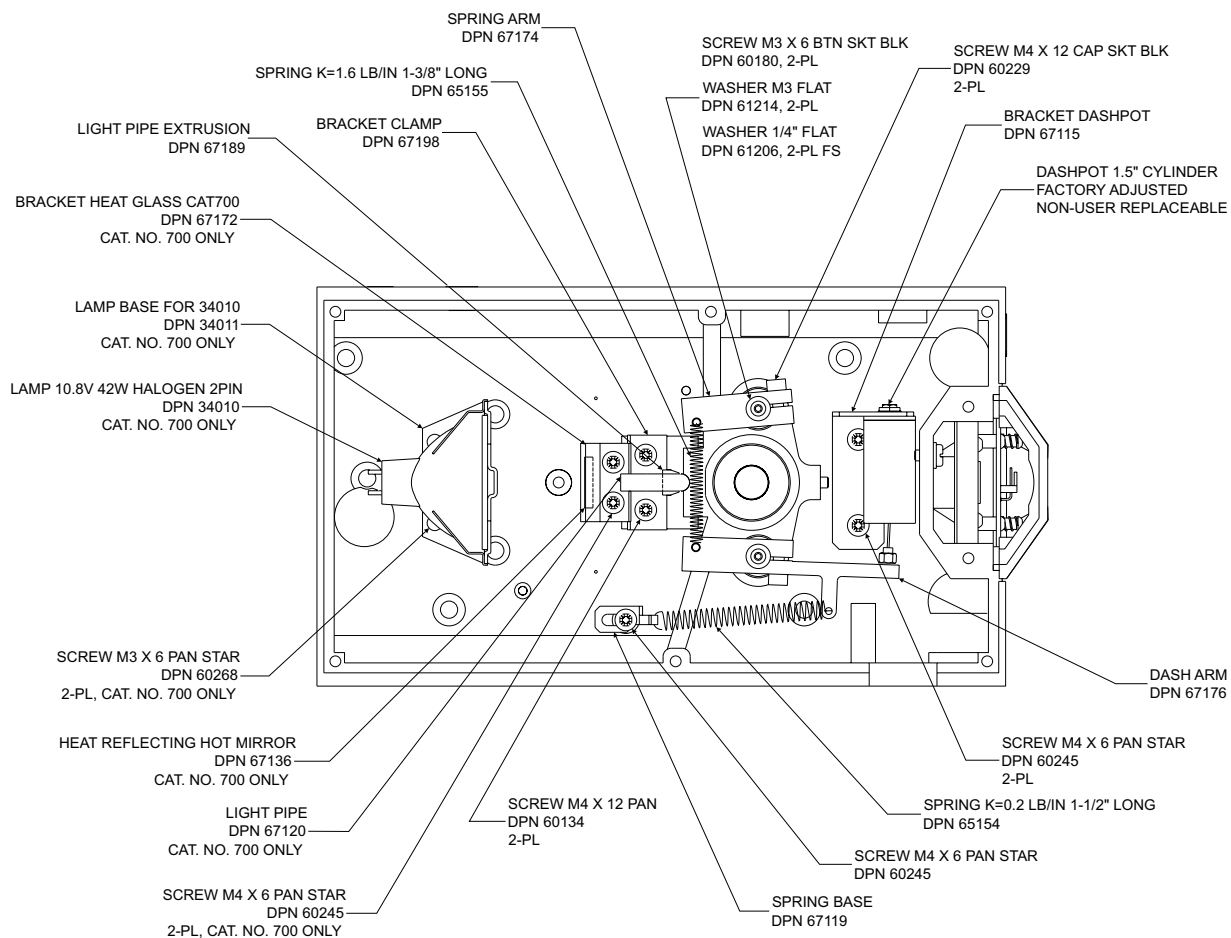

If you are not a qualified technician, please make no adjustments to anything you may read about in these Adobe manual downloads.

www.film-tech.com

**CAT. NO. 700/701 REAR VIEW
 (POWER SUPPLY ASSEMBLY NOT SHOWN)**

CAT. NO. 701 TRANSROLLER PARTS		
	STANDARD 35 MM	OPTIONAL 35/70 MM BYPASS (DPN 83239)
DESCRIPTION	DOLBY PART NUMBER (DPN)	
TRANSROLLER	67196	67097
SHAFT	67197	67177
RETAINING CLIP (2)	65153	65153