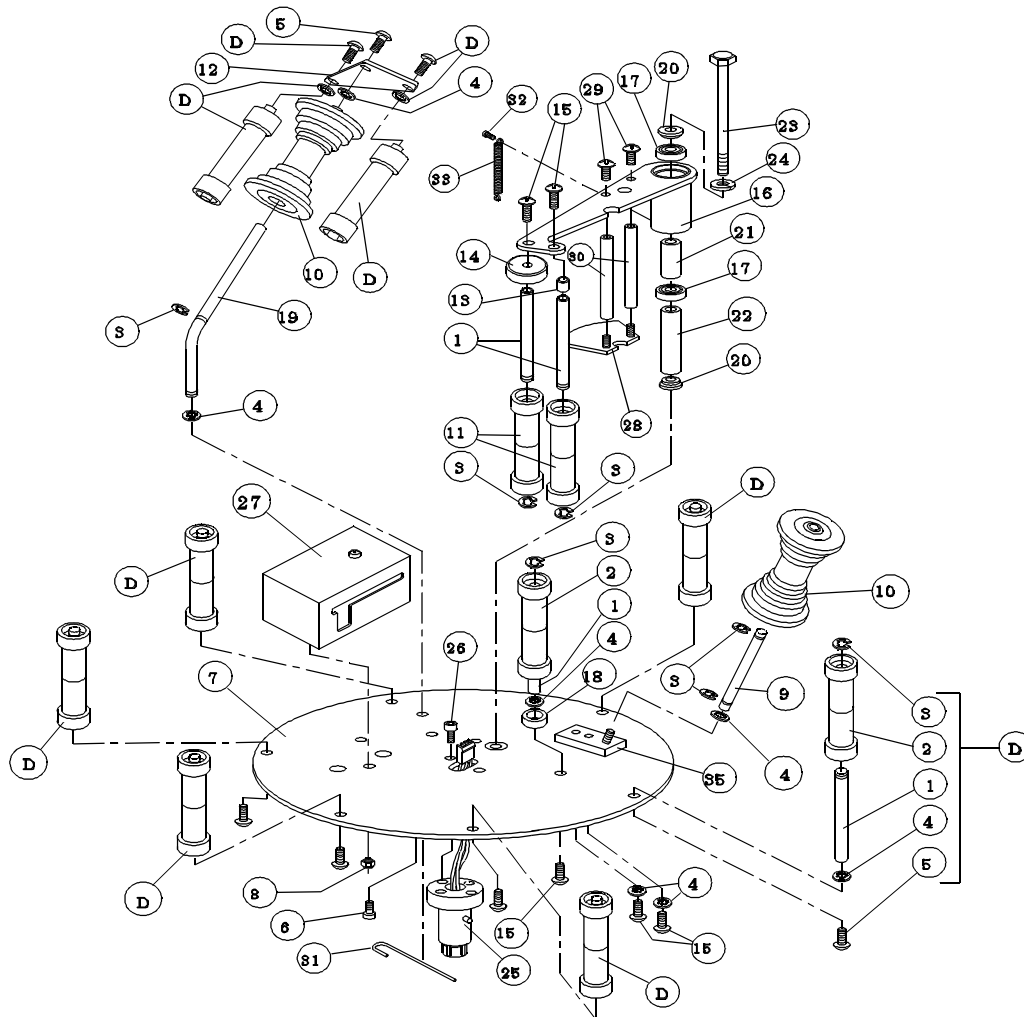

# Plug-in 70mm DMC Control Plate Assembly Parts List

PRODUCT INFORMATION BULLETIN #3858

3942 Control Plate Assy., Plug-In, 70mm DMC Complete

D) 2876 Spool & Shaft Assy., 70mm (includes 1-5)

1) 1431 Spool Shaft, 70mm

2) 1491 Spool Assembly, 70mm

3) 1050 E-Ring, 5/16"

4) 1078 Lockwasher, #10, Internal Tooth

5) 1071 Screw PTH, 10-32 x 3/8"

6) 1592 SHCS, 10-32 x 1/2"

7) 2210 Control Plate & Nut Sub Assy. 70mm

8) 1032 Locknut, Nylon Insert, 4-40

9) 1654 Pulley Shaft-Castor, 5/16" Dia. 70mm

10) 1715 Pulley Assy. 5/16" ID, 70mm

11) 3067 Sensor Arm Spool Assy. 70mm

12) 1436 Control Plate Keeper Tab, 70mm

13) 1153 Control Plate Arm Spool Spacer Float

14) 2006 Control Plate Arm Film Spacer

15) 1072 Screw, PTH, 10-32 x 1/2"

16) 3954 Control Plate Sensor Arm & Hub

17) 2407 Bearing, 5/8 OD x 1/4 ID

18) 4301 Control Plate Feed Exit Spool Spacer, 70mm

19) 1658 Control Plate Exit Shaft #3, 5/16" Dia. 70mm